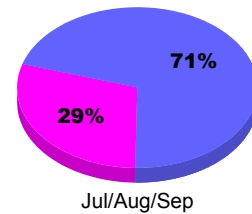

Membership Results
2011-2012

Membership
2010-2011

Month	Net Memb Goal	Actual New Memb	Actual Dropped Memb	Gain/Loss of Memb	Gain/Loss of Memb
Jul/Aug/Sep		20	-30	-10	93
Totals		20	-30	-10	93

Membership Results 2011-2012

Goal, New, Dropped, Gain/Loss

Comparison of Membership Gain/Loss

Current Year Compared to the Previous Year

Gender Comparison 2011-2012

Male Female